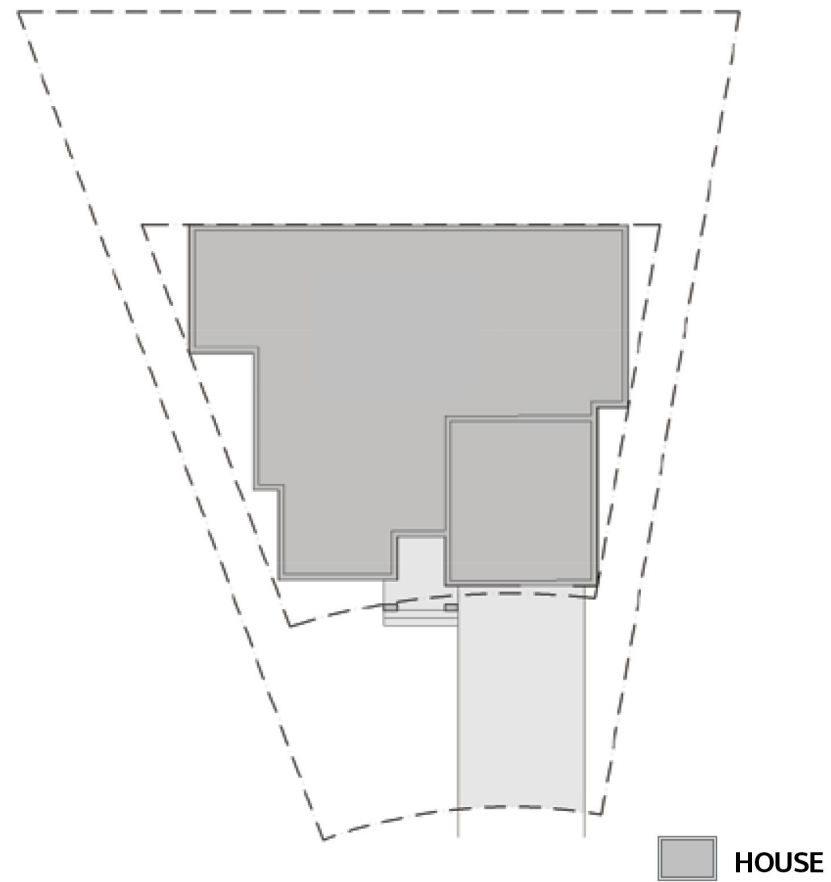

Artist's Concept

THE SILVER FOX

1,441 SQ FT

www.fidelityhomes.ca

THE SILVER FOX

3 Bedroom, 2 Bath, 1.5 Garage

LOT 10

LOT

MAIN FLOOR

Plans and specifications subject to change without prior notice. Room dimensions are approximate. E.&O.E