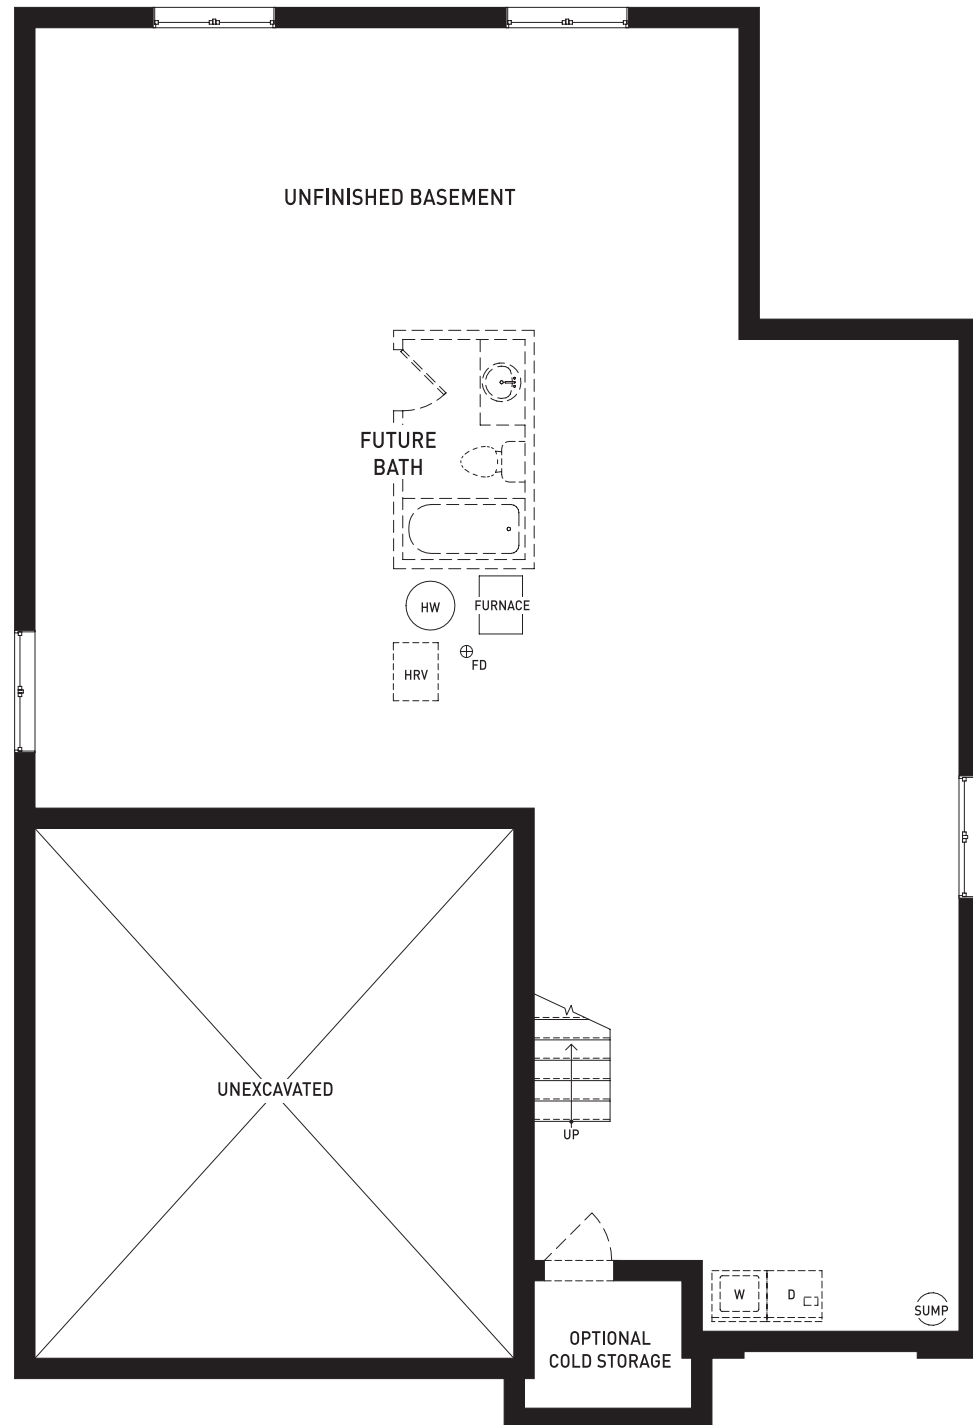

Artist's Concept

www.fidelityhomes.ca

THE SWIFT
1,604 SQ FT

THE SWIFT

Model G (3 Bedroom, 2 Bath, Double Garage)

Basement

Ground Floor

Plans and specifications subject to change without prior notice. Room dimensions are approximate. E.&O.E.