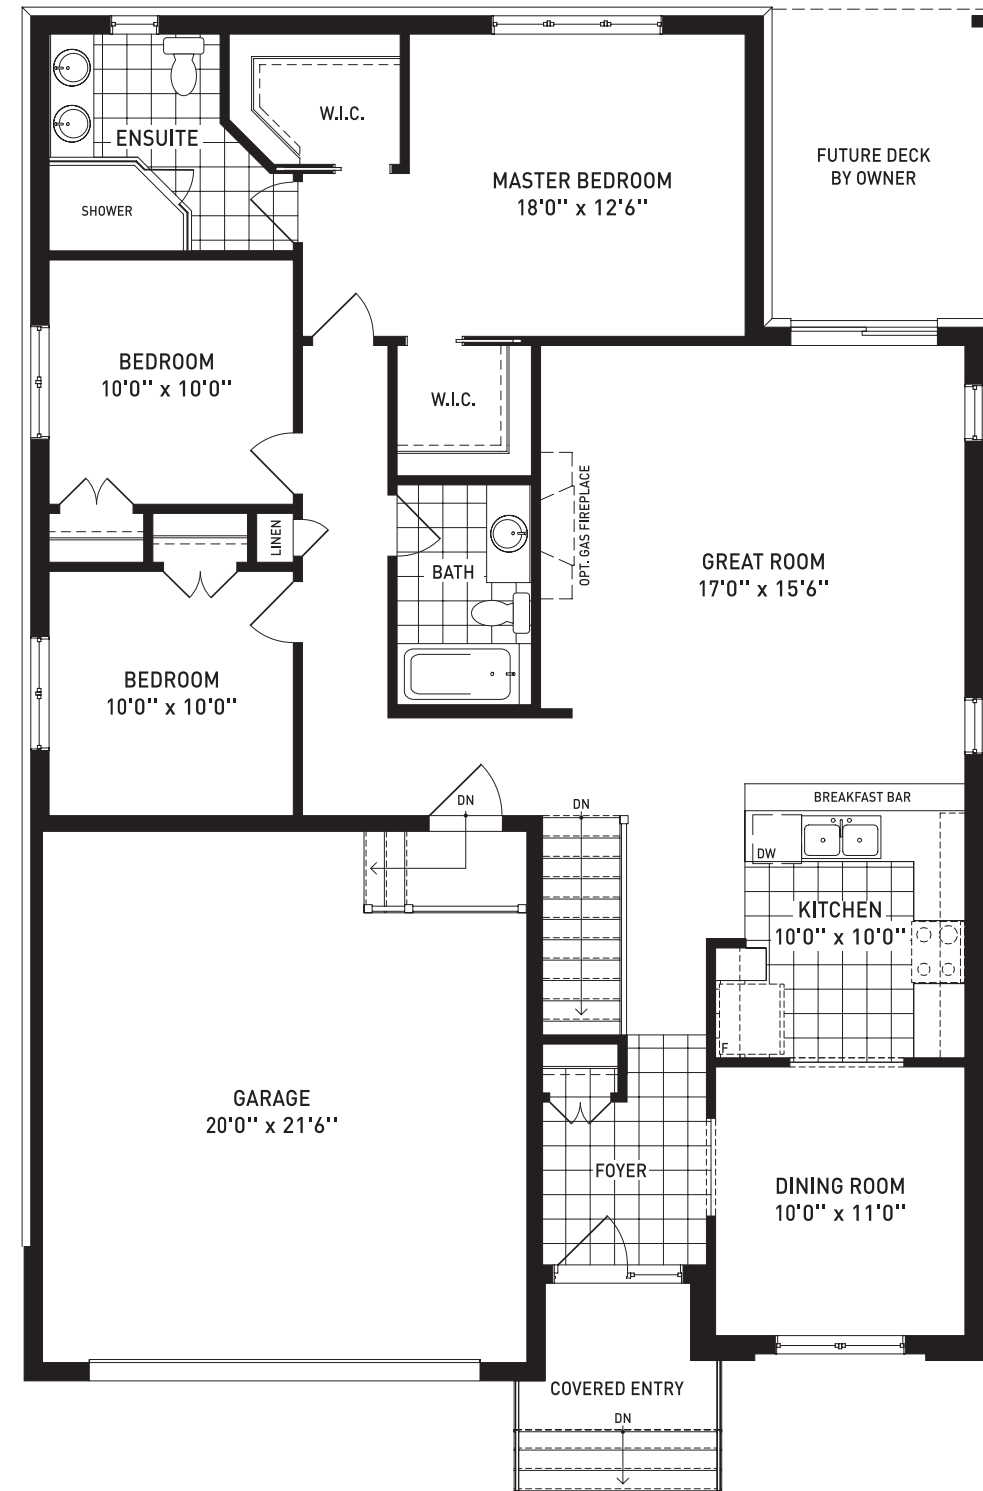

Artist's Concept

www.fidelityhomes.ca

THE SWIFT
1,604 SQ FT

THE SWIFT

Model G (3 Bedroom, 2 Bath, Double Garage)

Basement

Ground Floor

Plans and specifications subject to change without prior notice. Room dimensions are approximate. E.&O.E.