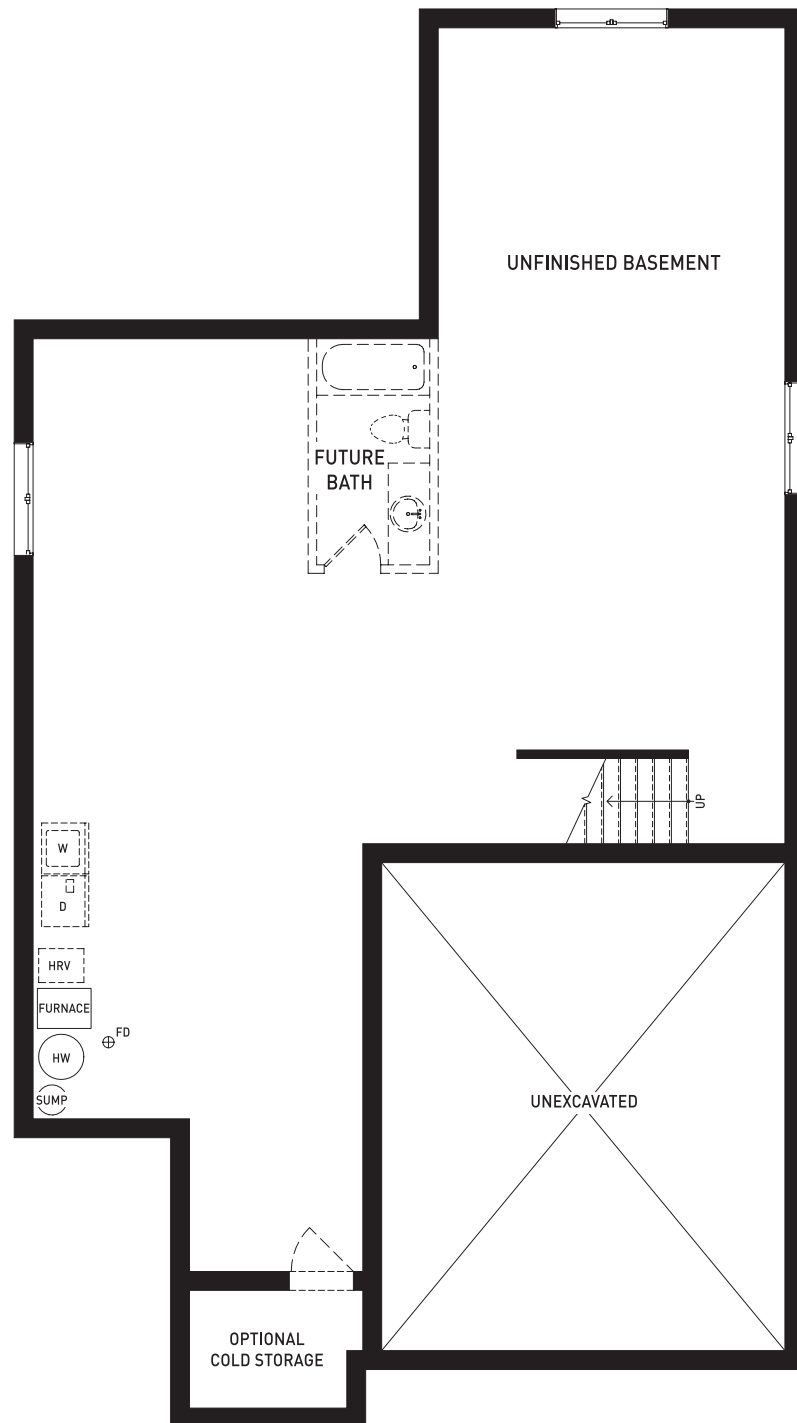

Artist's Concept

www.fidelityhomes.ca

THE KIT
1,342 SQ FT

THE KIT

Model I (2 Bedroom, 2 Bath, Double Garage)

Basement

Ground Floor

Plans and specifications subject to change without prior notice. Room dimensions are approximate. E.&O.E.