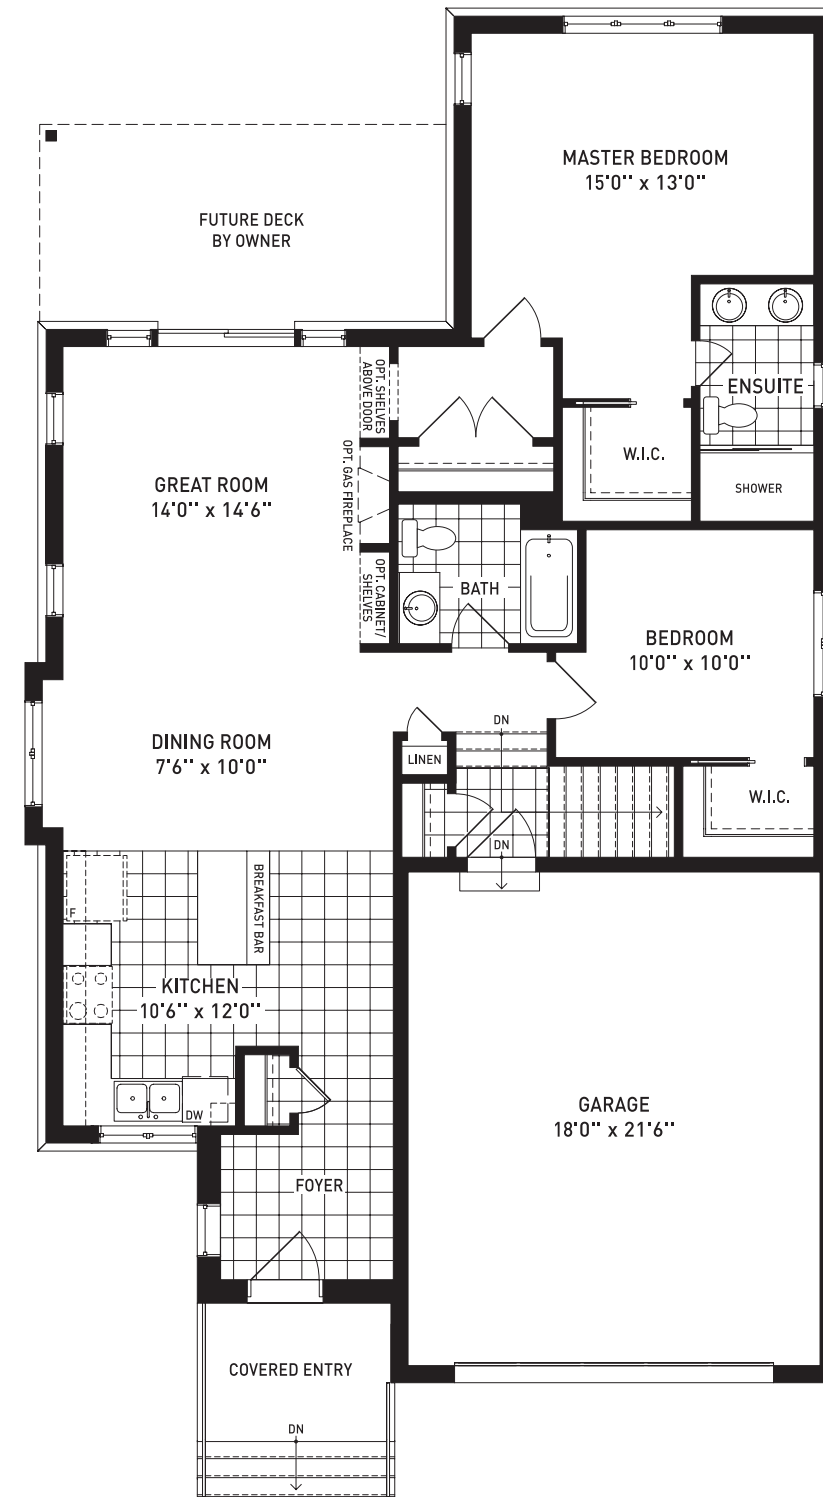

Artist's Concept

www.fidelityhomes.ca

THE KIT
1,342 SQ FT

THE KIT

Model I (2 Bedroom, 2 Bath, Double Garage)

Basement

Ground Floor

Plans and specifications subject to change without prior notice. Room dimensions are approximate. E.&O.E.