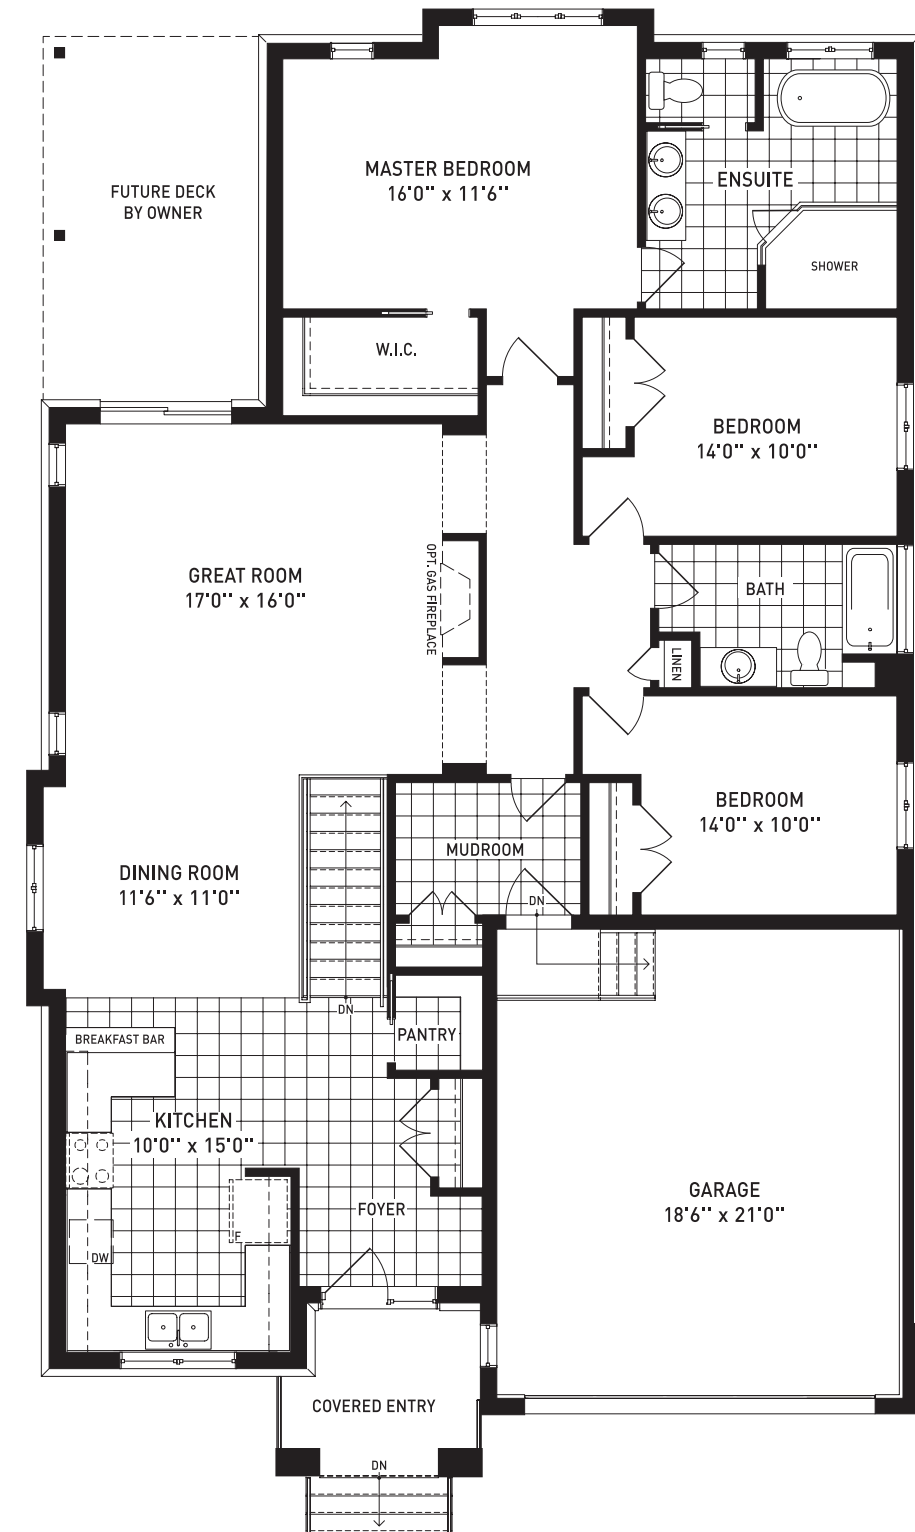

Artist's Concept

www.fidelityhomes.ca

THE GRAY
1,882 SQ FT

THE GRAY

Model E (3 Bedroom, 2.5 Bath, Double Garage)

Basement

Ground Floor

Plans and specifications subject to change without prior notice. Room dimensions are approximate. E.&O.E.