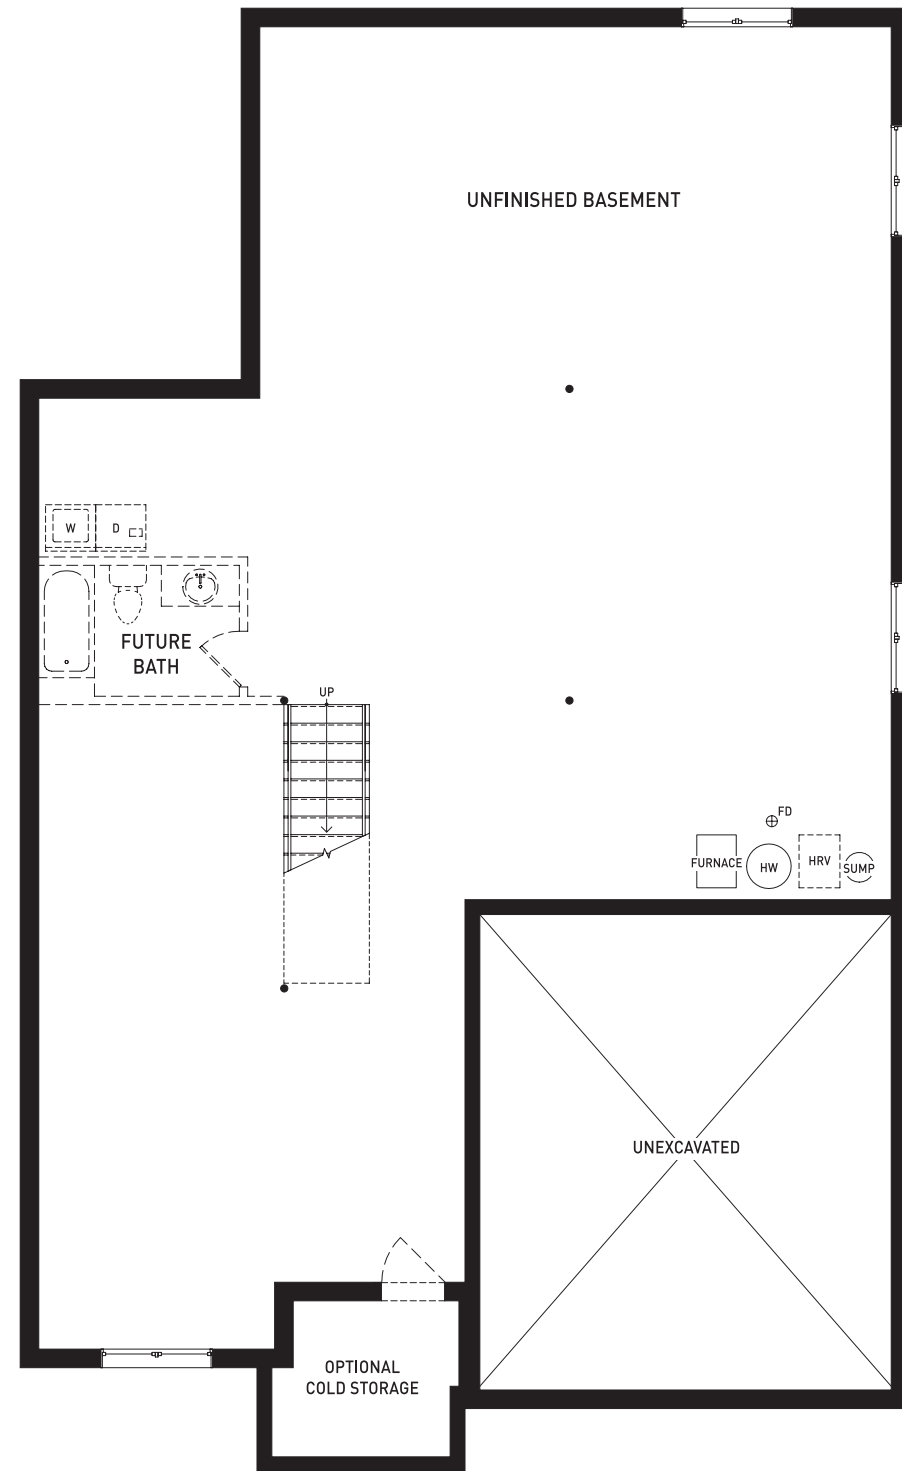

Artist's Concept

www.fidelityhomes.ca

THE GRAY
1,882 SQ FT

THE GRAY

Model E (3 Bedroom, 2.5 Bath, Double Garage)

Basement

Ground Floor

Plans and specifications subject to change without prior notice. Room dimensions are approximate. E.&O.E.