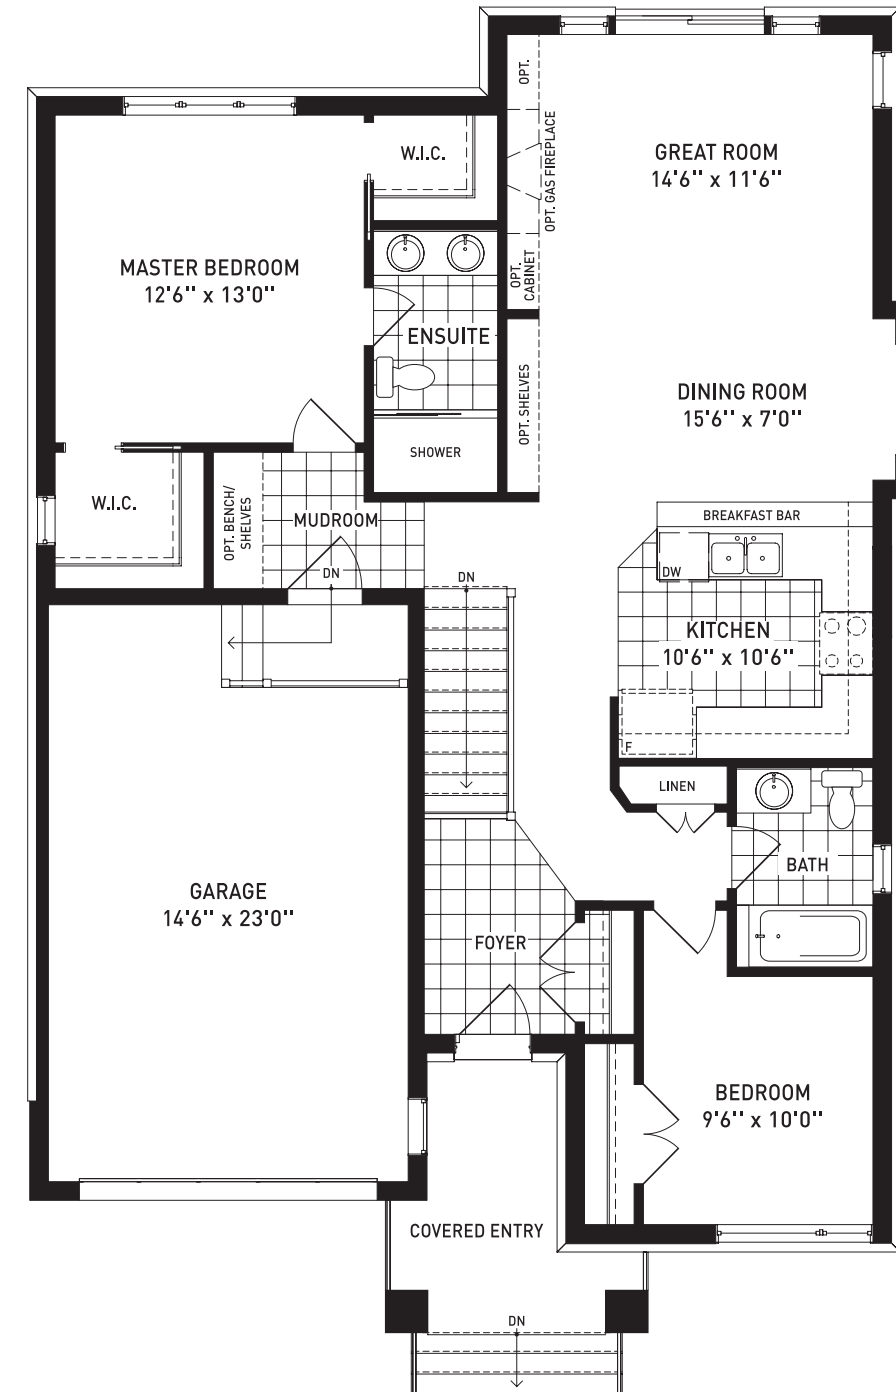

Artist's Concept

www.fidelityhomes.ca

THE CULPEO

1,253 SQ FT

THE CULPEO

Model J (2 Bedroom, 2 Bath, 1.5 Garage)

Basement

Ground Floor