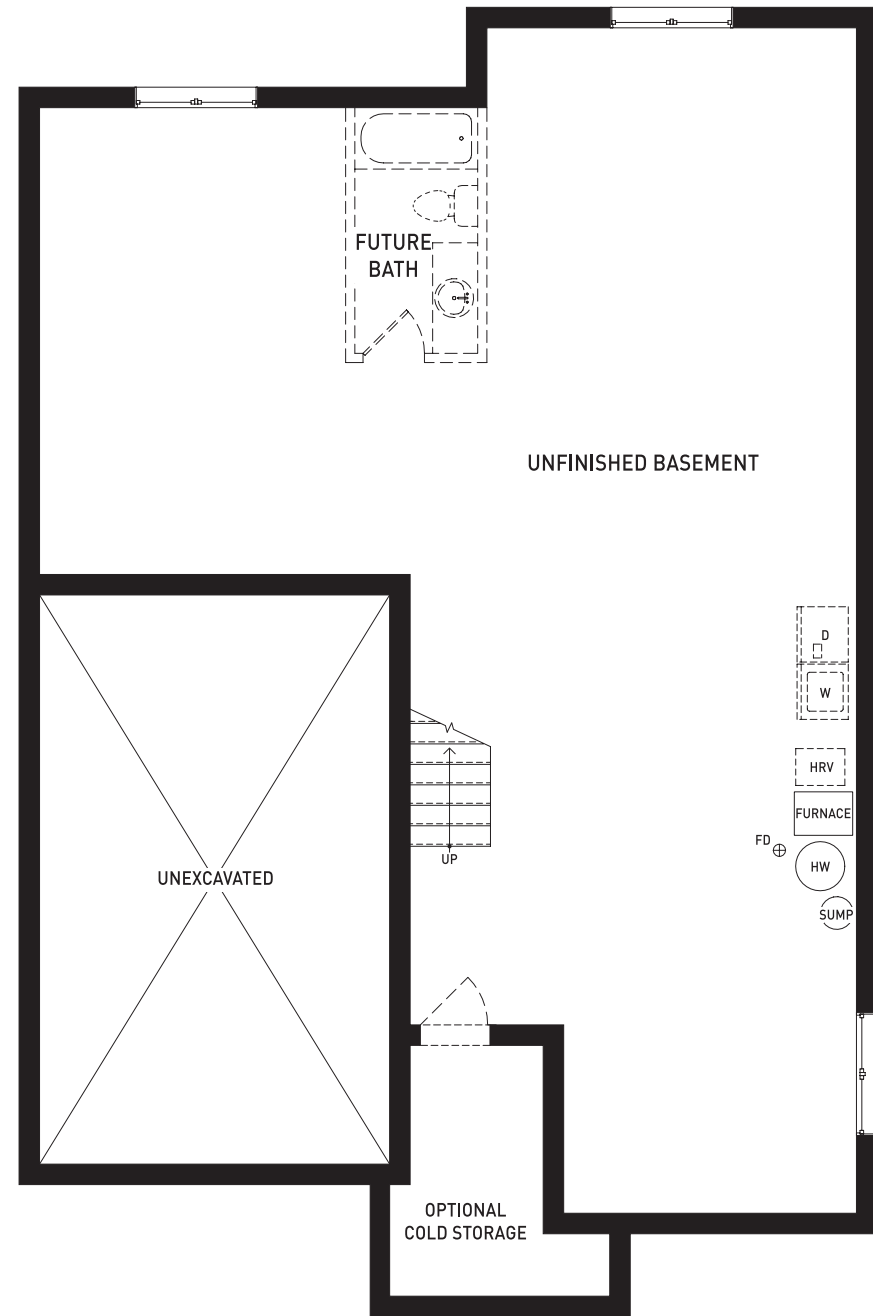

Artist's Concept

www.fidelityhomes.ca

THE CULPEO

1,253 SQ FT

THE CULPEO

Model J (2 Bedroom, 2 Bath, 1.5 Garage)

Basement

Ground Floor